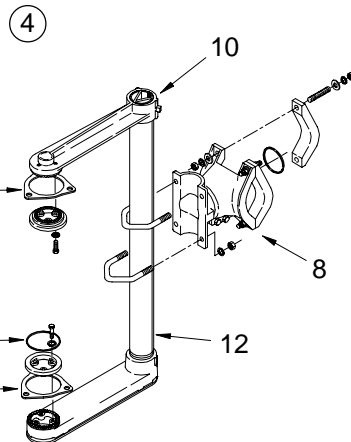

| 1½" OPS ASSY'S |                |
|----------------|----------------|
| TUBE LENGTH    | SIGNAL SECTION |
| 50"            | 3              |
| 66"            | 4              |
| 82"            | 5              |

| TRI-BOLT OPS ASSY'S |                |
|---------------------|----------------|
| TUBE LENGTH         | SIGNAL SECTION |
| 46"                 | 3              |
| 58"                 | 4              |
| 74"                 | 5              |

| ITEM | DESCRIPTION   | PART NO.       |
|------|---|----------------|
| ①    | 1-WAY OPS ASSEMBLY, Cable Mount .....                                 | AB-0151-L-L    |
| ②    | 1-WAY OPS ASSEMBLY, Band Mount .....                                  | AB-0152-L-L    |
| ③    | 1-WAY 3M ASSEMBLY, Band Mount .....                                   | AB-0103-L-L    |
| ④    | 1-WAY 3M ASSEMBLY, Tenon Mount .....                                  | AB-0143-L      |
| ⑤    | 5-SEC CLUSTER 3M ASSEMBLY, Band Mount .....                           | AB-0109-L-L-3M |
| 6    | ASTRO-BRAC CLAMP KIT, Cable Mount .....                               | AB-3009-L      |
| 7    | ASTRO-BRAC CLAMP KIT, Band Mount .....                                | AB-3004-L      |
| 8    | ASTRO-BRAC CLAMP KIT, Tenon Mount .....                               | AB-3010        |
| 9    | ARM KIT, EXTENDED, 18½" CTC<br>For Optically Programmed Signals ..... | AB-5006        |
| 10   | ARM KIT, 14", 3M .....  | AB-5000        |
| 11   | ARM KIT, 3M 5-Section Cluster .....                                   | AB-5004        |
| 12   | GUSSETED TUBE w/ Vinyl Insert .....                                   | AB-2003-L      |