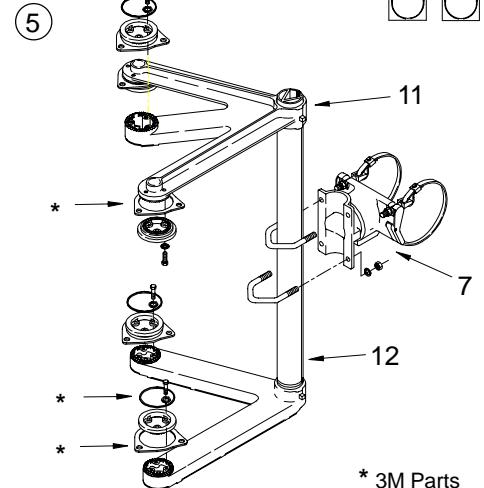

| 1½" OPS ASSY'S |                |
|----------------|----------------|
| TUBE LENGTH    | SIGNAL SECTION |
| 50"            | 3              |
| 66"            | 4              |
| 82"            | 5              |

| TRI-BOLT OPS ASSY'S |                |
|---------------------|----------------|
| TUBE LENGTH         | SIGNAL SECTION |
| 46"                 | 3              |
| 58"                 | 4              |
| 74"                 | 5              |

| ITEM | DESCRIPTION   | PART NO.       |
|------|---|----------------|
| ①    | 1-WAY OPS ASSEMBLY, Cable Mount .....                                 | AB-0151-L-L    |
| ②    | 1-WAY OPS ASSEMBLY, Band Mount .....                                  | AB-0152-L-L    |
| ③    | 1-WAY 3M ASSEMBLY, Band Mount .....                                   | AB-0103-L-L    |
| ④    | 1-WAY 3M ASSEMBLY, Tenon Mount .....                                  | AB-0143-L      |
| ⑤    | 5-SEC CLUSTER 3M ASSEMBLY, Band Mount .....                           | AB-0109-L-L-3M |
| 6    | ASTRO-BRAC CLAMP KIT, Cable Mount .....                               | AB-3009-L      |
| 7    | ASTRO-BRAC CLAMP KIT, Band Mount .....                                | AB-3004-L      |
| 8    | ASTRO-BRAC CLAMP KIT, Tenon Mount .....                               | AB-3010        |
| 9    | ARM KIT, EXTENDED, 18½" CTC<br>For Optically Programmed Signals ..... | AB-5006        |
| 10   | ARM KIT, 14", 3M .....  | AB-5000        |
| 11   | ARM KIT, 3M 5-Section Cluster .....                                   | AB-5004        |
| 12   | GUSSETED TUBE w/ Vinyl Insert .....                                   | AB-2003-L      |