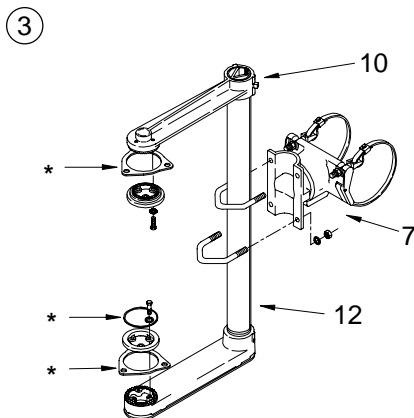

| 1½" OPS ASSY'S |                |
|----------------|----------------|
| TUBE LENGTH    | SIGNAL SECTION |
| 50"            | 3              |
| 66"            | 4              |
| 82"            | 5              |

| TRI-BOLT OPS ASSY'S |                |
|---------------------|----------------|
| TUBE LENGTH         | SIGNAL SECTION |
| 46"                 | 3              |
| 58"                 | 4              |
| 74"                 | 5              |

| ITEM | DESCRIPTION   | PART NO.       |
|------|---|----------------|
| ①    | 1-WAY OPS ASSEMBLY, Cable Mount .....                                 | AB-0151-L-L    |
| ②    | 1-WAY OPS ASSEMBLY, Band Mount .....                                  | AB-0152-L-L    |
| ③    | 1-WAY 3M ASSEMBLY, Band Mount .....                                   | AB-0103-L-L    |
| ④    | 1-WAY 3M ASSEMBLY, Tenon Mount .....                                  | AB-0143-L      |
| ⑤    | 5-SEC CLUSTER 3M ASSEMBLY, Band Mount .....                           | AB-0109-L-L-3M |
| 6    | ASTRO-BRAC CLAMP KIT, Cable Mount .....                               | AB-3009-L      |
| 7    | ASTRO-BRAC CLAMP KIT, Band Mount .....                                | AB-3004-L      |
| 8    | ASTRO-BRAC CLAMP KIT, Tenon Mount .....                               | AB-3010        |
| 9    | ARM KIT, EXTENDED, 18½" CTC<br>For Optically Programmed Signals ..... | AB-5006        |
| 10   | ARM KIT, 14", 3M .....  | AB-5000        |
| 11   | ARM KIT, 3M 5-Section Cluster .....                                   | AB-5004        |
| 12   | GUSSETED TUBE w/ Vinyl Insert .....                                   | AB-2003-L      |