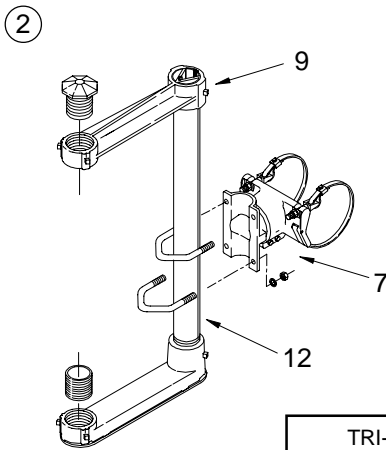

| 1½" OPS ASSY'S |                |
|----------------|----------------|
| TUBE LENGTH    | SIGNAL SECTION |
| 50"            | 3              |
| 66"            | 4              |
| 82"            | 5              |

| TRI-BOLT OPS ASSY'S |                |
|---------------------|----------------|
| TUBE LENGTH         | SIGNAL SECTION |
| 46"                 | 3              |
| 58"                 | 4              |
| 74"                 | 5              |

| ITEM | DESCRIPTION   | PART NO.       |
|------|---|----------------|
| ①    | 1-WAY OPS ASSEMBLY, Cable Mount .....                                 | AB-0151-L-L    |
| ②    | 1-WAY OPS ASSEMBLY, Band Mount .....                                  | AB-0152-L-L    |
| ③    | 1-WAY 3M ASSEMBLY, Band Mount .....                                   | AB-0103-L-L    |
| ④    | 1-WAY 3M ASSEMBLY, Tenon Mount .....                                  | AB-0143-L      |
| ⑤    | 5-SEC CLUSTER 3M ASSEMBLY, Band Mount .....                           | AB-0109-L-L-3M |
| 6    | ASTRO-BRAC CLAMP KIT, Cable Mount .....                               | AB-3009-L      |
| 7    | ASTRO-BRAC CLAMP KIT, Band Mount .....                                | AB-3004-L      |
| 8    | ASTRO-BRAC CLAMP KIT, Tenon Mount .....                               | AB-3010        |
| 9    | ARM KIT, EXTENDED, 18½" CTC<br>For Optically Programmed Signals ..... | AB-5006        |
| 10   | ARM KIT, 14", 3M .....  | AB-5000        |
| 11   | ARM KIT, 3M 5-Section Cluster .....                                   | AB-5004        |
| 12   | GUSSETED TUBE w/ Vinyl Insert .....                                   | AB-2003-L      |