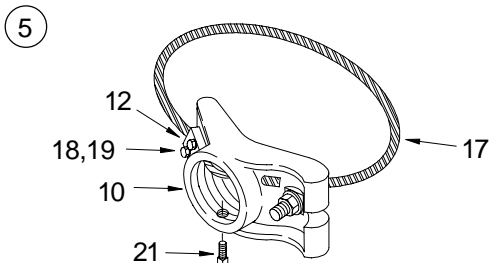

Astro Mini-Brac®

CLAMP KITS

This unique mount is a smaller version of the Astro-Brac and gives the same kind of universal application. Ideal for side-of-pole or mast arm mountings.

ITEM	DESCRIPTION	PART NO.
ASTRO MINI-BRAC:		
①	BAND MOUNT, 1½"-11½ NPS	AB-0121-42
②	BAND MOUNT, 1½"-11½ NPT	AB-0121-42-NPT
③	BAND MOUNT, ¾"-14 NPT	AB-0155-42
	BAND MOUNT, 1"-8NC	AB-0180-42
④	BAND MOUNT, W/ ¾" NPT Reducer Bushing	AB-0132-42
	BAND MOUNT, W/1" NPT Reducer Bushing	AB-0165-42
⑤	CABLE MOUNT, Galv. Cable Mount, 1½"-11½ NPS	AB-0160-45
	CABLE MOUNT, Stainless Cable Mount, 1½"-11½ NPS	AB-0161-45
⑥	CABLE MOUNT, Galv. Cable Mount, ¾"-14 NPT	AB-0163-L
7	MINI-BRAC CASTING, Band Mnt., 1½"-11½ NPS	AB-0266
8	MINI-BRAC CASTING, Band Mnt., 1½"-11½ NPT	AB-0266-NPT
9	MINI-BRAC CASTING, Band Mnt., ¾"-14 NPT	AB-0333
	MINI-BRAC CASTING, Band Mnt., 1"-8NC	AB-0360
10	MINI-BRAC CASTING, Cable Mnt., 1½"-11½ NPS	AB-0338
11	MINI-BRAC CASTING, Cable Mnt., ¾"-14 NPT	AB-0333-1
12	CABLE PLATE, Mini-Brac, 2-Hole	AB-0339
13	GROOVE PIN, 3/16" x 1/4"	FS-6201
14	BAND, 5/8" x Length, Stainless	AB-0243-42
15	BAND CLAMP, 5/8", Stainless	AB-0244
16	CLAMP SCREW KIT	AB-0303
17	CABLE ASSY., Galvanized Cable w/ Stainless Hardware	AB-0336-45
	CABLE ASSY., Stainless Cable w/ Stainless Hardware	AB-0337-45
18	BOLT, Hex. Hd., 5/16"-18 x 7/8", Stainless	FS-2098-SS
19	LOCKWASHER, Split, 5/16"-18	FS-4201-SS
20	SETSCREW, Square Hd., ¼"-20 x 5/8"	FS-3205
21	SETSCREW, Square Hd., ¼"-20 x 5/8", Stainless	FS-3205-SS
22	REDUCER BUSHING, 1½"-11½ NPT to ¾"-14 NPT	SE-0471
	REDUCER BUSHING, 1½"-11½ NPT To 1"-1½ NPT	SE-0565
23	FLAT BACK ADAPTER, Mini-Brac	AB-0325

NOTES:

1. STANDARD BAND LENGTH OF 42" AND CABLE LENGTH OF 45" FITS POLE DIAMETER OF 4"-12".