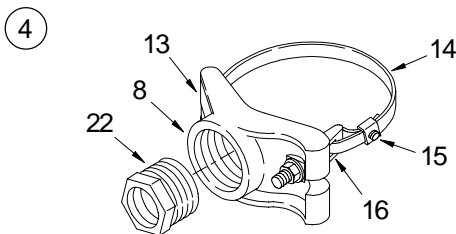

Astro Mini-Brac®

CLAMP KITS

This unique mount is a smaller version of the Astro-Brac and gives the same kind of universal application. Ideal for side-of-pole or mast arm mountings.

ITEM	DESCRIPTION	PART NO.
ASTRO MINI-BRAC:		
①	BAND MOUNT, 1½"-11½ NPS	AB-0121-42
②	BAND MOUNT, 1½"-11½ NPT	AB-0121-42-NPT
③	BAND MOUNT, ¾"-14 NPT	AB-0155-42
	BAND MOUNT, 1"-8NC	AB-0180-42
④	BAND MOUNT, W/ ¾" NPT Reducer Bushing	AB-0132-42
	BAND MOUNT, W/1" NPT Reducer Bushing	AB-0165-42
⑤	CABLE MOUNT, Galv. Cable Mount, 1½"-11½ NPS	AB-0160-45
	CABLE MOUNT, Stainless Cable Mount, 1½"-11½ NPS	AB-0161-45
⑥	CABLE MOUNT, Galv. Cable Mount, ¾"-14 NPT	AB-0163-L
7	MINI-BRAC CASTING, Band Mnt., 1½"-11½ NPS	AB-0266
8	MINI-BRAC CASTING, Band Mnt., 1½"-11½ NPT	AB-0266-NPT
9	MINI-BRAC CASTING, Band Mnt., ¾"-14 NPT	AB-0333
	MINI-BRAC CASTING, Band Mnt., 1"-8NC	AB-0360
10	MINI-BRAC CASTING, Cable Mnt., 1½"-11½ NPS	AB-0338
11	MINI-BRAC CASTING, Cable Mnt., ¾"-14 NPT	AB-0333-1
12	CABLE PLATE, Mini-Brac, 2-Hole	AB-0339
13	GROOVE PIN, 3/16" x 1/4"	FS-6201
14	BAND, 5/8" x Length, Stainless	AB-0243-42
15	BAND CLAMP, 5/8", Stainless	AB-0244
16	CLAMP SCREW KIT	AB-0303
17	CABLE ASSY., Galvanized Cable w/ Stainless Hardware	AB-0336-45
	CABLE ASSY., Stainless Cable w/ Stainless Hardware	AB-0337-45
18	BOLT, Hex. Hd., 5/16"-18 x 7/8", Stainless	FS-2098-SS
19	LOCKWASHER, Split, 5/16"-18	FS-4201-SS
20	SETSCREW, Square Hd., ¼"-20 x 5/8"	FS-3205
21	SETSCREW, Square Hd., ¼"-20 x 5/8", Stainless	FS-3205-SS
22	REDUCER BUSHING, 1½"-11½ NPT to ¾"-14 NPT	SE-0471
	REDUCER BUSHING, 1½"-11½ NPT To 1"-1½ NPT	SE-0565
23	FLAT BACK ADAPTER, Mini-Brac	AB-0325

NOTES:

1. STANDARD BAND LENGTH OF 42" AND CABLE LENGTH OF 45" FITS POLE DIAMETER OF 4"-12".