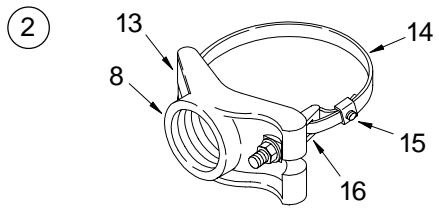

Astro Mini-Brac®

CLAMP KITS

This unique mount is a smaller version of the Astro-Brac and gives the same kind of universal application. Ideal for side-of-pole or mast arm mountings.

ITEM	DESCRIPTION	PART NO.
ASTRO MINI-BRAC:		
①	BAND MOUNT, 1½"-11½ NPS	AB-0121-42
②	BAND MOUNT, 1½"-11½ NPT	AB-0121-42-NPT
③	BAND MOUNT, ¾"-14 NPT	AB-0155-42
	BAND MOUNT, 1"-8NC	AB-0180-42
④	BAND MOUNT, W/ ¾" NPT Reducer Bushing	AB-0132-42
	BAND MOUNT, W/1" NPT Reducer Bushing	AB-0165-42
⑤	CABLE MOUNT, Galv. Cable Mount, 1½"-11½ NPS	AB-0160-45
	CABLE MOUNT, Stainless Cable Mount, 1½"-11½ NPS	AB-0161-45
⑥	CABLE MOUNT, Galv. Cable Mount, ¾"-14 NPT	AB-0163-L
7	MINI-BRAC CASTING, Band Mnt., 1½"-11½ NPS	AB-0266
8	MINI-BRAC CASTING, Band Mnt., 1½"-11½ NPT	AB-0266-NPT
9	MINI-BRAC CASTING, Band Mnt., ¾"-14 NPT	AB-0333
	MINI-BRAC CASTING, Band Mnt., 1"-8NC	AB-0360
10	MINI-BRAC CASTING, Cable Mnt., 1½"-11½ NPS	AB-0338
11	MINI-BRAC CASTING, Cable Mnt., ¾"-14 NPT	AB-0333-1
12	CABLE PLATE, Mini-Brac, 2-Hole	AB-0339
13	GROOVE PIN, 3/16" x 1/4"	FS-6201
14	BAND, 5/8" x Length, Stainless	AB-0243-42
15	BAND CLAMP, 5/8", Stainless	AB-0244
16	CLAMP SCREW KIT	AB-0303
17	CABLE ASSY., Galvanized Cable w/ Stainless Hardware	AB-0336-45
	CABLE ASSY., Stainless Cable w/ Stainless Hardware	AB-0337-45
18	BOLT, Hex. Hd., 5/16"-18 x 7/8", Stainless	FS-2098-SS
19	LOCKWASHER, Split, 5/16"-18	FS-4201-SS
20	SETSCREW, Square Hd., ¼"-20 x 5/8"	FS-3205
21	SETSCREW, Square Hd., ¼"-20 x 5/8", Stainless	FS-3205-SS
22	REDUCER BUSHING, 1½"-11½ NPT to ¾"-14 NPT	SE-0471
	REDUCER BUSHING, 1½"-11½ NPT To 1"-1½ NPT	SE-0565
23	FLAT BACK ADAPTER, Mini-Brac	AB-0325

NOTES:

1. STANDARD BAND LENGTH OF 42" AND CABLE LENGTH OF 45" FITS POLE DIAMETER OF 4"-12".