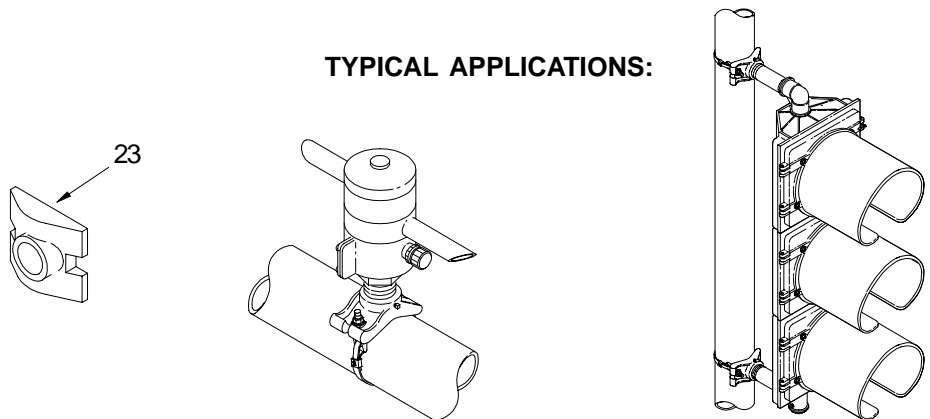

**NOTES:**

- STANDARD BAND LENGTH OF 42" AND CABLE LENGTH OF 45" FITS POLE DIAMETER OF 4"-12".

**TYPICAL APPLICATIONS:**

MAST ARM MOUNTING  
Emergency Traffic Signal Sensors

SIDE-OF-POLE MOUNTING  
Vehicular or Pedestal Signals