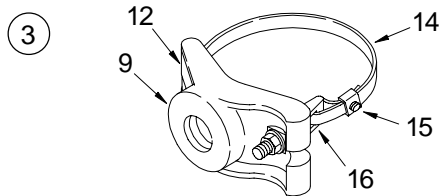

Astro Mini-Brac®

CLAMP KITS

This unique mount is a smaller version of the Astro-Brac and gives the same kind of universal application. Ideal for side-of-pole or mast arm mountings.

ITEM	DESCRIPTION	PART NO.
ASTRO MINI-BRAC:		
①	BAND MOUNT, 1½"-11½ NPS	AB-0121-42
②	BAND MOUNT, 1½"-11½ NPT	AB-0121-42-NPT
③	BAND MOUNT, ¾"-14 NPT	AB-0155-42
	BAND MOUNT, 1"-8NC	AB-0180-42
④	BAND MOUNT, W/ ¾" NPT Reducer Bushing	AB-0132-42
	BAND MOUNT, W/1" NPT Reducer Bushing	AB-0165-42
⑤	CABLE MOUNT, Galv. Cable Mount, 1½"-11½ NPS	AB-0160-45
	CABLE MOUNT, Stainless Cable Mount, 1½"-11½ NPS	AB-0161-45
⑥	CABLE MOUNT, Galv. Cable Mount, ¾"-14 NPT	AB-0163-L
7	MINI-BRAC CASTING, Band Mnt., 1½"-11½ NPS	AB-0266
8	MINI-BRAC CASTING, Band Mnt., 1½"-11½ NPT	AB-0266-NPT
9	MINI-BRAC CASTING, Band Mnt., ¾"-14 NPT	AB-0333
	MINI-BRAC CASTING, Band Mnt., 1"-8NC	AB-0360
10	MINI-BRAC CASTING, Cable Mnt., 1½"-11½ NPS	AB-0338
11	MINI-BRAC CASTING, Cable Mnt., ¾"-14 NPT	AB-0333-1
12	CABLE PLATE, Mini-Brac, 2-Hole	AB-0339
13	GROOVE PIN, 3/16" x 1/4"	FS-6201
14	BAND, 5/8" x Length, Stainless	AB-0243-42
15	BAND CLAMP, 5/8", Stainless	AB-0244
16	CLAMP SCREW KIT	AB-0303
17	CABLE ASSY., Galvanized Cable w/ Stainless Hardware	AB-0336-45
	CABLE ASSY., Stainless Cable w/ Stainless Hardware	AB-0337-45
18	BOLT, Hex. Hd., 5/16"-18 x 7/8", Stainless	FS-2098-SS
19	LOCKWASHER, Split, 5/16"-18	FS-4201-SS
20	SETSCREW, Square Hd., ¼"-20 x 5/8"	FS-3205
21	SETSCREW, Square Hd., ¼"-20 x 5/8", Stainless	FS-3205-SS
22	REDUCER BUSHING, 1½"-11½ NPT to ¾"-14 NPT	SE-0471
	REDUCER BUSHING, 1½"-11½ NPT To 1"-1½ NPT	SE-0565
23	FLAT BACK ADAPTER, Mini-Brac	AB-0325

NOTES:

1. STANDARD BAND LENGTH OF 42" AND CABLE LENGTH OF 45" FITS POLE DIAMETER OF 4"-12".