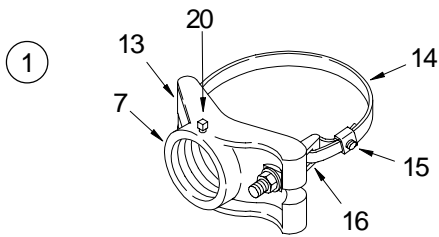

Astro Mini-Brac®

CLAMP KITS

This unique mount is a smaller version of the Astro-Brac and gives the same kind of universal application. Ideal for side-of-pole or mast arm mountings.

ITEM	DESCRIPTION	PART NO.
ASTRO MINI-BRAC:		
①	BAND MOUNT, 1½"-11½ NPS	AB-0121-42
②	BAND MOUNT, 1½"-11½ NPT	AB-0121-42-NPT
③	BAND MOUNT, ¾"-14 NPT	AB-0155-42
	BAND MOUNT, 1"-8NC	AB-0180-42
④	BAND MOUNT, W/ ¾" NPT Reducer Bushing	AB-0132-42
	BAND MOUNT, W/1" NPT Reducer Bushing	AB-0165-42
⑤	CABLE MOUNT, Galv. Cable Mount, 1½"-11½ NPS	AB-0160-45
	CABLE MOUNT, Stainless Cable Mount, 1½"-11½ NPS	AB-0161-45
⑥	CABLE MOUNT, Galv. Cable Mount, ¾"-14 NPT	AB-0163-L
7	MINI-BRAC CASTING, Band Mnt., 1½"-11½ NPS	AB-0266
8	MINI-BRAC CASTING, Band Mnt., 1½"-11½ NPT	AB-0266-NPT
9	MINI-BRAC CASTING, Band Mnt., ¾"-14 NPT	AB-0333
	MINI-BRAC CASTING, Band Mnt., 1"-8NC	AB-0360
10	MINI-BRAC CASTING, Cable Mnt., 1½"-11½ NPS	AB-0338
11	MINI-BRAC CASTING, Cable Mnt., ¾"-14 NPT	AB-0333-1
12	CABLE PLATE, Mini-Brac, 2-Hole	AB-0339
13	GROOVE PIN, 3/16" x 1/4"	FS-6201
14	BAND, 5/8" x Length, Stainless	AB-0243-42
15	BAND CLAMP, 5/8", Stainless	AB-0244
16	CLAMP SCREW KIT	AB-0303
17	CABLE ASSY., Galvanized Cable w/ Stainless Hardware	AB-0336-45
	CABLE ASSY., Stainless Cable w/ Stainless Hardware	AB-0337-45
18	BOLT, Hex. Hd., 5/16"-18 x 7/8", Stainless	FS-2098-SS
19	LOCKWASHER, Split, 5/16"-18	FS-4201-SS
20	SETSCREW, Square Hd., ¼"-20 x 5/8"	FS-3205
21	SETSCREW, Square Hd., ¼"-20 x 5/8", Stainless	FS-3205-SS
22	REDUCER BUSHING, 1½"-11½ NPT to ¾"-14 NPT	SE-0471
	REDUCER BUSHING, 1½"-11½ NPT To 1"-1½ NPT	SE-0565
23	FLAT BACK ADAPTER, Mini-Brac	AB-0325

NOTES:

1. STANDARD BAND LENGTH OF 42" AND CABLE LENGTH OF 45" FITS POLE DIAMETER OF 4"-12".