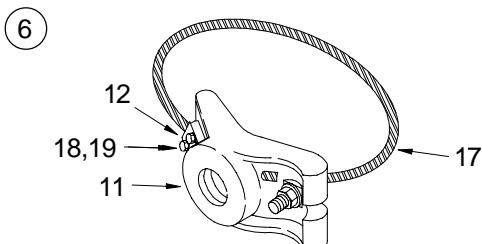

Astro Mini-Brac®

CLAMP KITS

This unique mount is a smaller version of the Astro-Brac and gives the same kind of universal application. Ideal for side-of-pole or mast arm mountings.

ITEM	DESCRIPTION	PART NO.
ASTRO MINI-BRAC:		
①	BAND MOUNT, 1½"-11½ NPS	AB-0121-42
②	BAND MOUNT, 1½"-11½ NPT	AB-0121-42-NPT
③	BAND MOUNT, ¾"-14 NPT	AB-0155-42
	BAND MOUNT, 1"-8NC	AB-0180-42
④	BAND MOUNT, W/ ¾" NPT Reducer Bushing	AB-0132-42
	BAND MOUNT, W/1" NPT Reducer Bushing	AB-0165-42
⑤	CABLE MOUNT, Galv. Cable Mount, 1½"-11½ NPS	AB-0160-45
	CABLE MOUNT, Stainless Cable Mount, 1½"-11½ NPS	AB-0161-45
⑥	CABLE MOUNT, Galv. Cable Mount, ¾"-14 NPT	AB-0163-L
7	MINI-BRAC CASTING, Band Mnt., 1½"-11½ NPS	AB-0266
8	MINI-BRAC CASTING, Band Mnt., 1½"-11½ NPT	AB-0266-NPT
9	MINI-BRAC CASTING, Band Mnt., ¾"-14 NPT	AB-0333
	MINI-BRAC CASTING, Band Mnt., 1"-8NC	AB-0360
10	MINI-BRAC CASTING, Cable Mnt., 1½"-11½ NPS	AB-0338
11	MINI-BRAC CASTING, Cable Mnt., ¾"-14 NPT	AB-0333-1
12	CABLE PLATE, Mini-Brac, 2-Hole	AB-0339
13	GROOVE PIN, 3/16" x 1/4"	FS-6201
14	BAND, 5/8" x Length, Stainless	AB-0243-42
15	BAND CLAMP, 5/8", Stainless	AB-0244
16	CLAMP SCREW KIT	AB-0303
17	CABLE ASSY., Galvanized Cable w/ Stainless Hardware	AB-0336-45
	CABLE ASSY., Stainless Cable w/ Stainless Hardware	AB-0337-45
18	BOLT, Hex. Hd., 5/16"-18 x 7/8", Stainless	FS-2098-SS
19	LOCKWASHER, Split, 5/16"-18	FS-4201-SS
20	SETSCREW, Square Hd., ¼"-20 x 5/8"	FS-3205
21	SETSCREW, Square Hd., ¼"-20 x 5/8", Stainless	FS-3205-SS
22	REDUCER BUSHING, 1½"-11½ NPT to ¾"-14 NPT	SE-0471
	REDUCER BUSHING, 1½"-11½ NPT To 1"-1½ NPT	SE-0565
23	FLAT BACK ADAPTER, Mini-Brac	AB-0325

NOTES:

1. STANDARD BAND LENGTH OF 42" AND CABLE LENGTH OF 45" FITS POLE DIAMETER OF 4"-12".