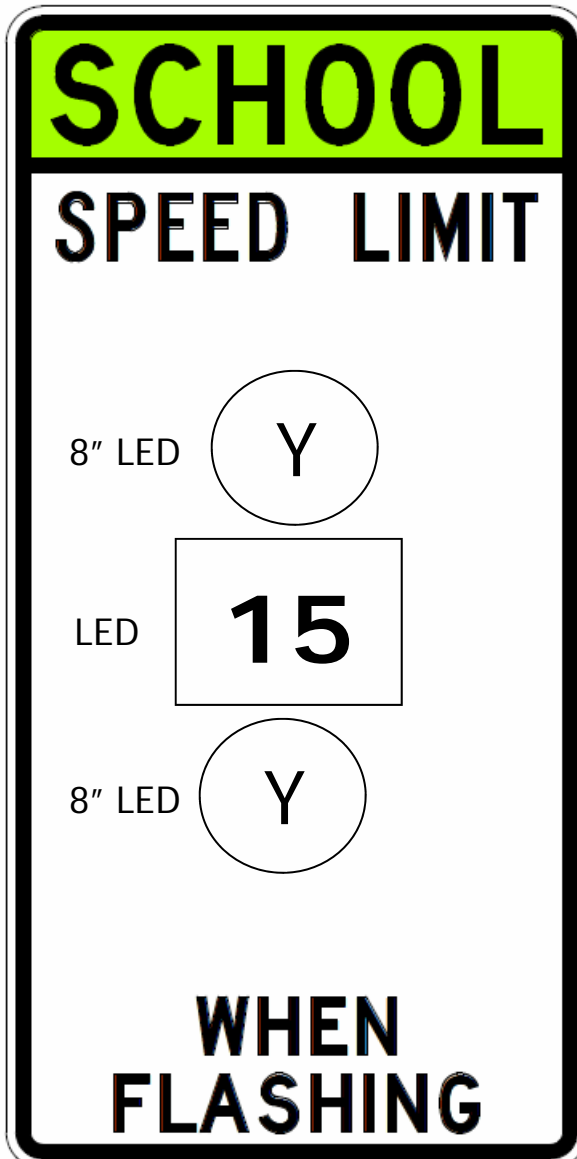

**TYPE II SCHOOL SIGN ASSEMBLY  
30" X 60" SIGN SOP MOUNTING**

**FRONT VIEW**

**SIDE VIEW**

Traffic Control Products  
4565 Glenbrook Road  
Willoughby, OH 44094  
Tel: 440.951.8929  
Fax: 440.-951.8203