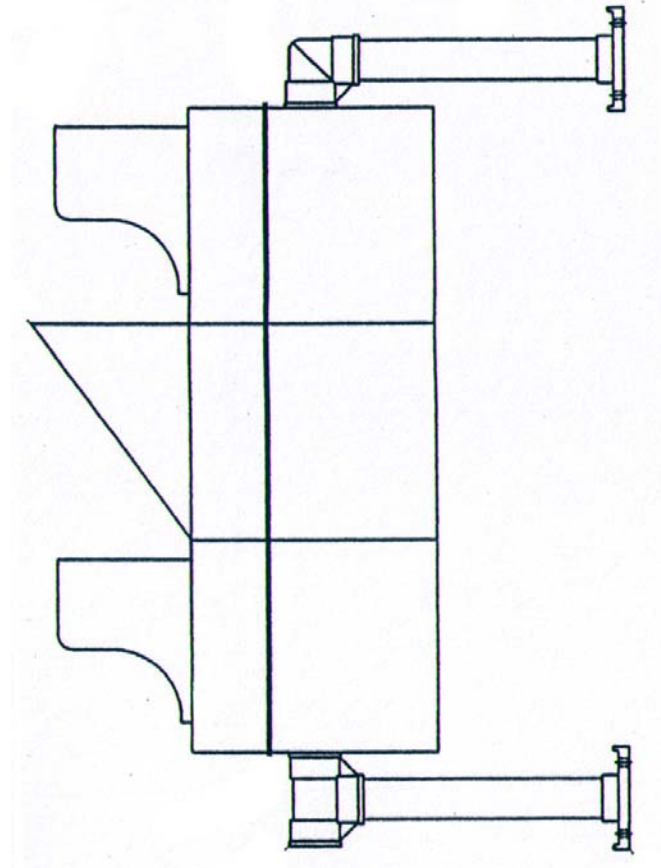

**TYPE II SCHOOL SIGN ASSEMBLY  
30" X 60" SIGN SOP MOUNTING**

**FRONT VIEW**

**SIDE VIEW**

Traffic Control Products  
4565 Glenbrook Road  
Willoughby, OH 44094  
Tel: 440.951.8929  
Fax: 440.-951.8203