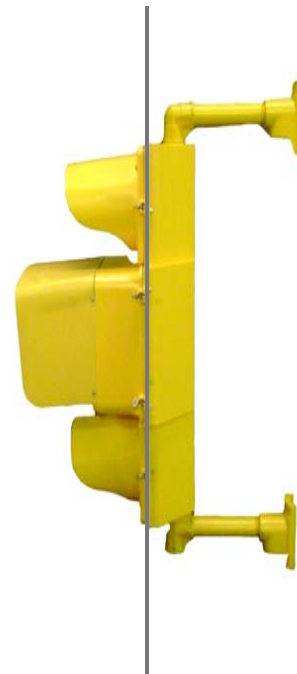

**TYPE II SCHOOL SIGN ASSEMBLY  
30" X 60" SIGN SOP MOUNTING**

**FRONT VIEW**

**SIDE VIEW**

Traffic Control Products  
4565 Glenbrook Road  
Willoughby, OH 44094  
Tel: 440.951.8929  
Fax: 440.-951.8203