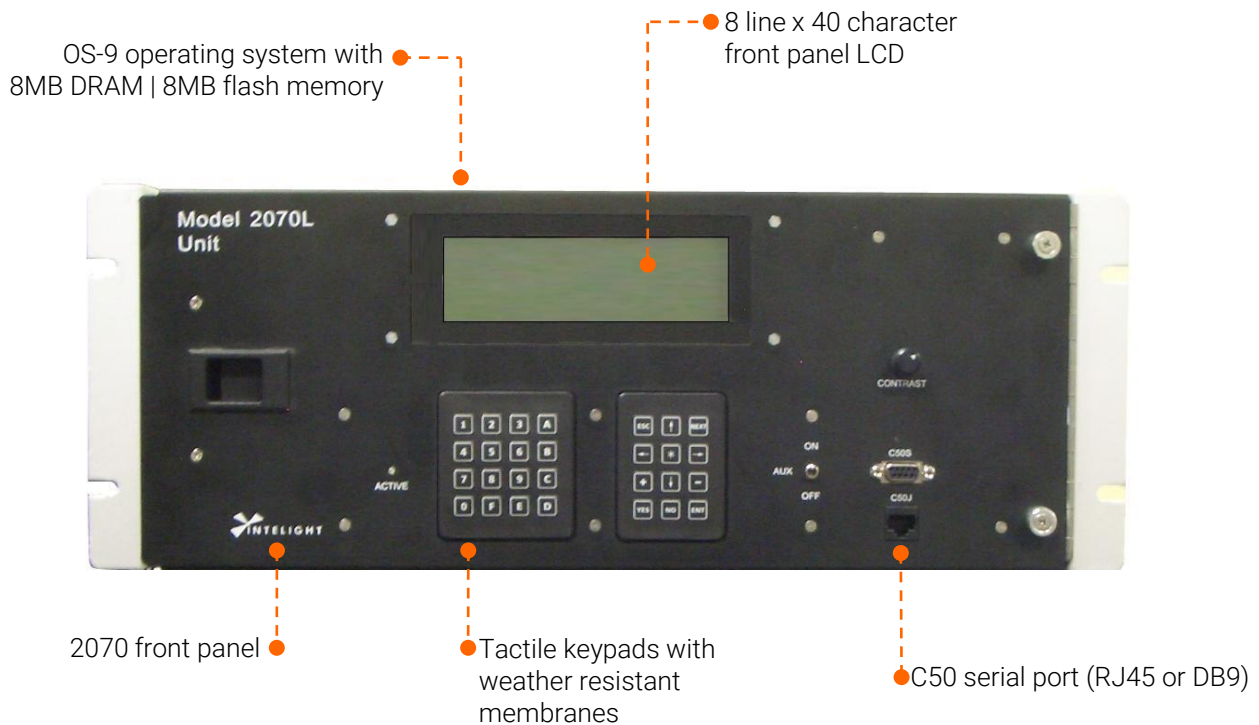

Overview

The 2070L controller is part of Intelight's complete CalTrans-approved 2070 series controller line. The 2070L meets and exceeds the current 2009 TEES, providing agencies with a traditional OS-9 platform. The 2070L can be configured for ITS, 2070, 170, 170E, and NEMA TS-1 or TS-2 cabinet I/O configurations. When paired with Intelight's 2070-3D front panel, the 2070 E offers a 16 line x 40 character display with a front-mounted Ethernet port.

Platform

- Meets current Caltrans 2009 TEES
- Open architecture for hosting various 2070 software applications
- Configurable 170, 170E, 2070, NEMA TS-1, TS-2 type 2 parallel interfaced cabinet applications
- Also configurable for NEMA TS-2 type 1 and ITS serially interfaced cabinets applications
- 2X wide model 2070-1B CPU module with engine board based intelligence
- OS-9 operating system with TEES compliant drivers
- Heavy-duty model 2070-4A power supply

Hardware Configurations

- 2070L includes 2070-2A field I/O module for parallel interface to 170/170E/2070 cabinets
- 2070L-2N includes 2070-2N field I/O module for serial interface with ITS and NEMA TS-2 type 1 cabinets
- 2070L-N includes 2070-N1 extensions for TS-1 & TS-2 type 2 cabinets
- 2070L-B includes 2070-2B field I/O module for interface to ITS cabinets and other RS-485 peripherals

2070-1B CPU Card

- 2070 slot carrier module with front panel support for
 - 2070 standard 1X module
 - Front panel 3.3v DataKey socket
 - RJ45 front panel Ethernet port
 - TEES compliant D type 25pin C13S port
 - Fully compliant with latest Caltrans TEES 2070 specifications
- Engine board CPU module
 - Fully 2070 hardware and software compliant with latest national ITE/NEMA/AASHTO 2070 standard
 - Firmware: OS9 operating system, TEES compliant drivers
 - 7 serial ports (SP1-6, SP8)