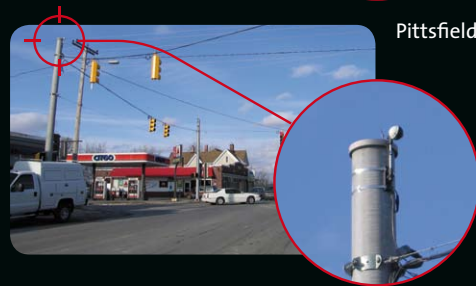

TrafiCam[®]

The world's first integrated traffic video detector

TRAFICON[®] INSIDE
Video Detection Field proven, Easy to install.

- Intelligent sensor for vehicle presence detection at intersections
- All-in-one sensor: integration of camera and detection
- Field proven video detection technology
- Non-intrusive, above-ground installation
- Direct loop replacement
- Image for precise zone positioning
- Real-time visual verification of detection performance
- Easy installation and configuration
- Aesthetic design

4TI screenshot: 1 split screen showing 4 different TrafiCam sensors

OPTIONAL: Wireless TrafiCam

TrafiCam®

Intelligent detection at intersections.

Product kit includes sensor, interface board, mounting bracket and software for setup & recording.

References - Installations

Brussels - BELGIUM

Abu Dhabi - U.A.E.

Wiesmoor - GERMANY

Dijon - FRANCE

London - UNITED KINGDOM

Pittsfield (ME) - U.S.A.

“More information on dedicated website”
www.traficam.com