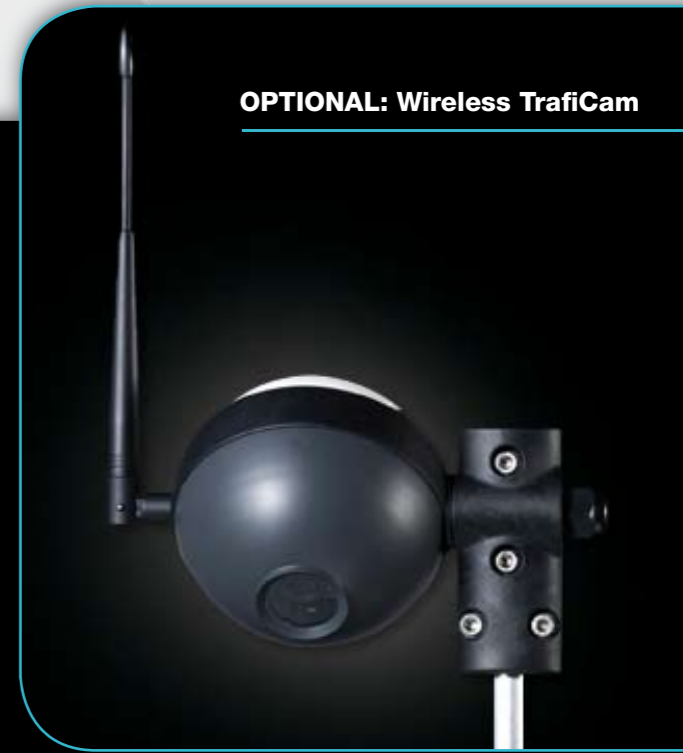

TrafiCam[®]

The world's first integrated traffic video detector

TRAFICON[®] INSIDE
Video Detection Field proven, Easy to install.

- Intelligent sensor for vehicle presence detection at intersections
- All-in-one sensor: integration of camera and detection
- Field proven video detection technology
- Non-intrusive, above-ground installation
- Direct loop replacement
- Image for precise zone positioning
- Real-time visual verification of detection performance
- Easy installation and configuration
- Aesthetic design

INSTALLATION

- Above-ground installation
- Integration of CMOS camera & video detection
- Compact & easy to handle
- Quick & easy installation
- Flexible mounting bracket (full degree of rotation)
- Overhead & side-fire position
- 1 single cable between sensor & interface board for power and communication

Recording & playback function

3 DIN-RAIL MOUNTABLE INTERFACE MODULES

- TI 9 WIRES

- 1 TrafiCam
- RS485 connection

- 1TI

- 1 TrafiCam
- USB connection

- 4TI

- 1-4 TrafiCam sensors
- USB connection

4TI screenshot: 1 split screen showing 4 different TrafiCam sensors

OPTIONAL: Wireless TrafiCam

TrafiCam®

Intelligent detection at intersections.

Product kit includes sensor, interface board, mounting bracket and software for setup & recording.