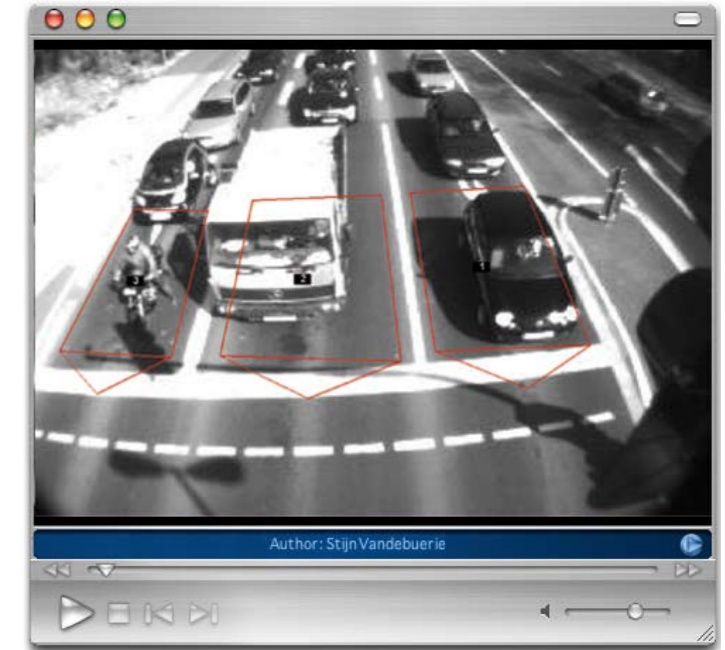

TrafiCam[®]

The world's first integrated traffic video detector

TRAFICON[®] INSIDE
Video Detection Field proven, Easy to install.

- Intelligent sensor for vehicle presence detection at intersections
- All-in-one sensor: integration of camera and detection
- Field proven video detection technology
- Non-intrusive, above-ground installation
- Direct loop replacement
- Image for precise zone positioning
- Real-time visual verification of detection performance
- Easy installation and configuration
- Aesthetic design

INSTALLATION

- Above-ground installation
- Integration of CMOS camera & video detection
- Compact & easy to handle
- Quick & easy installation
- Flexible mounting bracket (full degree of rotation)
- Overhead & side-fire position
- 1 single cable between sensor & interface board for power and communication

Day

Night

Shadow

OPERATION

- 24/7 operation
- All weather performance, day & night
- Lifetime expectancy of more than 10 years
- Storage of configurations on PC
- Recording & playback function
- Low maintenance cost

Recording & playback function

3 DIN-RAIL MOUNTABLE INTERFACE MODULES

- TI 9 WIRES

- 1 TrafiCam
- RS485 connection

- 1TI

- 1 TrafiCam
- USB connection

- 4TI

- 1-4 TrafiCam sensors
- USB connection