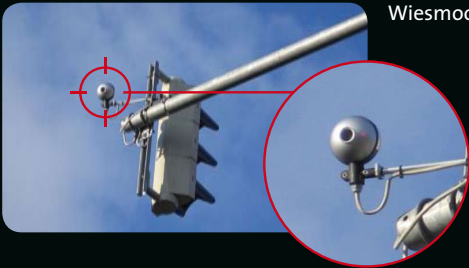

London - UNITED KINGDOM