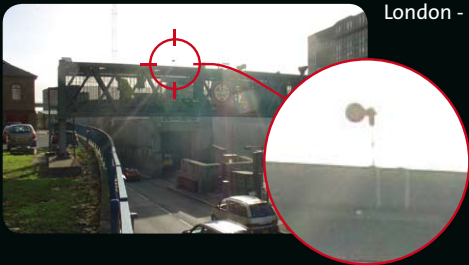

4TI screenshot: 1 split screen showing 4 different TrafiCam sensors

OPTIONAL: Wireless TrafiCam

TrafiCam®

Intelligent detection at intersections.

Product kit includes sensor, interface board, mounting bracket and software for setup & recording.

References - Installations

Brussels - BELGIUM

Abu Dhabi - U.A.E.

Wiesmoor - GERMANY

Dijon - FRANCE

London - UNITED KINGDOM

Pittsfield (ME) - U.S.A.

“More information on dedicated website”
www.traficam.com