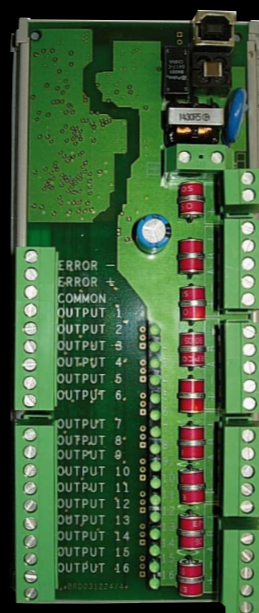

Recording & playback function

3 DIN-RAIL MOUNTABLE INTERFACE MODULES

- TI 9 WIRES

- 1 TrafiCam
- RS485 connection

- 1TI

- 1 TrafiCam
- USB connection

- 4TI

- 1-4 TrafiCam sensors
- USB connection

4TI screenshot: 1 split screen showing 4 different TrafiCam sensors

OPTIONAL: Wireless TrafiCam

TrafiCam®

Intelligent detection at intersections.

Product kit includes sensor, interface board, mounting bracket and software for setup & recording.