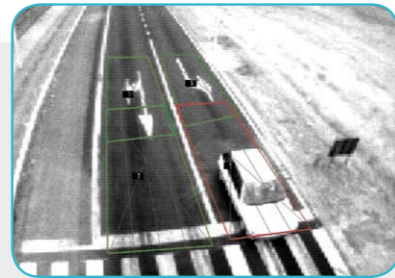

- Easy setup via portable PC
- User-friendly setup software
- 8 detection zones (virtual loops)
- 4 detection outputs
- Logical functions (AND/OR)
- Direction sensitive detection zones
- Distinct presence detection over different lanes
- Direct visual verification of detection performance
- Offline configuration on PC

- Around-the-clock detection of stationary and moving vehicles
- Stop bar & advance detection
- Field proven traffic algorithms
- Detection during daytime (on vehicles) & detection at night (on vehicle headlights)
- Advanced filtering (shadows, headlight reflections, unstable camera)
- Fail-safe status

Day