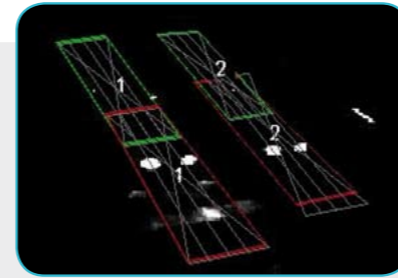

INSTALLATION

- Above-ground installation
- Integration of CMOS camera & video detection
- Compact & easy to handle
- Quick & easy installation
- Flexible mounting bracket (full degree of rotation)
- Overhead & side-fire position
- 1 single cable between sensor & interface board for power and communication

Viewing areas - 2 versions

CONFIGURATION

- Easy setup via portable PC
- User-friendly setup software
- 8 detection zones (virtual loops)
- 4 detection outputs
- Logical functions (AND/OR)
- Direction sensitive detection zones
- Distinct presence detection over different lanes
- Direct visual verification of detection performance
- Offline configuration on PC

- Around-the-clock detection of stationary and moving vehicles
- Stop bar & advance detection
- Field proven traffic algorithms
- Detection during daytime (on vehicles) & detection at night (on vehicle headlights)
- Advanced filtering (shadows, headlight reflections, unstable camera)
- Fail-safe status

Night

OPERATION

- 24/7 operation
- All weather performance, day & night
- Lifetime expectancy of more than 10 years
- Storage of configurations on PC
- Recording & playback function
- Low maintenance cost

3 DIN-RAIL MOUNTABLE INTERFACE MODULES

- TI 9 WIRES

- 1 TrafiCam
- RS485 connection

- 1TI

- 1 TrafiCam
- USB connection

- 4TI

- 1-4 TrafiCam sensors
- USB connection

OPTIONAL: Wireless TrafiCam