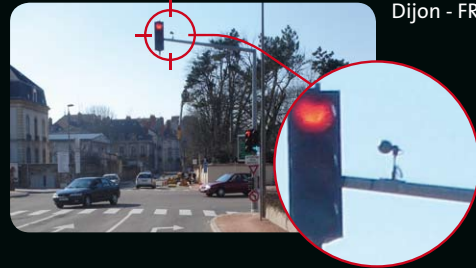

TrafiCam[®]

The world's first integrated traffic video detector

TRAFICON[®] INSIDE
Video Detection Field proven, Easy to install.

- Intelligent sensor for vehicle presence detection at intersections
- All-in-one sensor: integration of camera and detection
- Field proven video detection technology
- Non-intrusive, above-ground installation
- Direct loop replacement
- Image for precise zone positioning
- Real-time visual verification of detection performance
- Easy installation and configuration
- Aesthetic design

INSTALLATION

- Above-ground installation
- Integration of CMOS camera & video detection
- Compact & easy to handle
- Quick & easy installation
- Flexible mounting bracket (full degree of rotation)
- Overhead & side-fire position
- 1 single cable between sensor & interface board for power and communication

4TI screenshot: 1 split screen showing 4 different TrafiCam sensors

OPTIONAL: Wireless TrafiCam

TrafiCam®

Intelligent detection at intersections.

Product kit includes sensor, interface board, mounting bracket and software for setup & recording.

References - Installations

Brussels - BELGIUM

Abu Dhabi - U.A.E.

Wiesmoor - GERMANY

Dijon - FRANCE

London - UNITED KINGDOM

Pittsfield (ME) - U.S.A.

“More information on dedicated website”
www.traficam.com